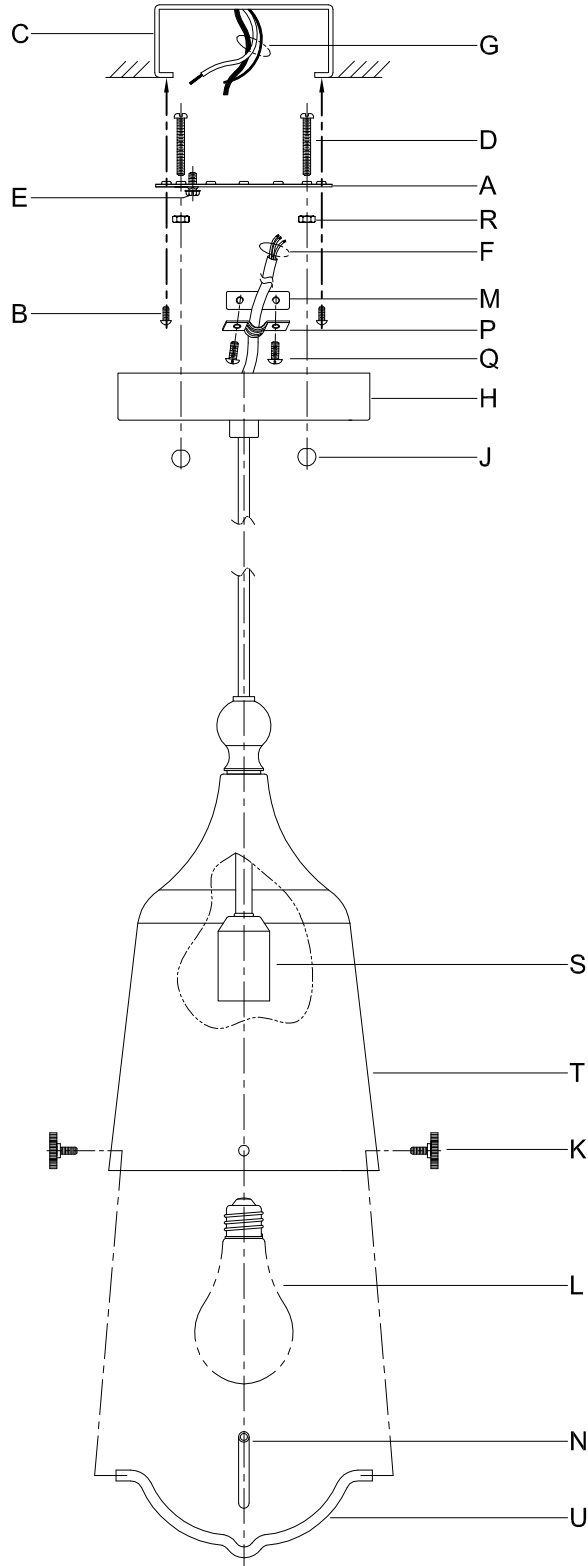

Assembly & Installation Instructions

CAUTION: Read instructions carefully and turn electricity off at main circuit breaker panel before beginning installation.

500032, 500033

WARNING - If any Special Control Devices are used with this Fixture, Follow the Instructions Carefully to assure full compliance with N.E.C. requirements. If there are any questions, contact a Qualified Electrical Contractor.

CAUTION - All glass is fragile, use care when handling Glass component(s) and or Lamp(s).

ASSEMBLY STEPS:
PASOS PARA ENSAMBLAR:
MODE D'ASSEMBLAGE:

1. D,E → A
2. R → D
3. B,A → C
4. Q → P,M
5. F → G 
6. H,J → D
7. L → S
8. K → T,N
9. K → T,U