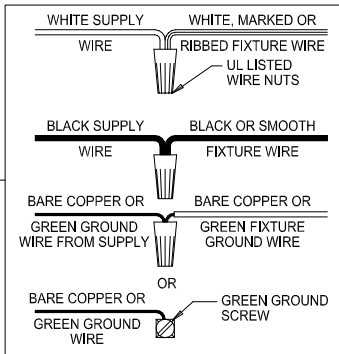

Assembly & Installation Instructions

CAUTION: Read instructions carefully and turn electricity off at main circuit breaker panel before beginning installation.

500032, 500033

*****

WARNING - If any Special Control Devices are used with this Fixture, Follow the Instructions Carefully to assure full compliance with N.E.C. requirements. If there are any questions, contact a Qualified Electrical Contractor.

WARNING - This product contains chemicals known to the State of California to cause cancer, birth defects and /or other reproductive harm. Thoroughly wash hands after installing, handling, cleaning, or otherwise touching this product.

CAUTION - All glass is fragile, use care when handling Glass component(s) and or Lamp(s).

*****

ASSEMBLY STEPS:
PASOS PARA ENSAMBLAR:
MODE D'ASSEMBLAGE:

1. D,E → A
2. R → D
3. B,A → C
4. Q → P,M
5. F → G
6. H,J → D
7. L → S
8. K → T,N
9. K → T,U