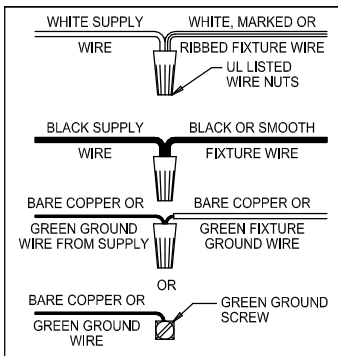

CAUTION: Read instructions carefully and turn electricity off at main circuit breaker panel before beginning installation.

350091

*****

WARNING - If any Special Control Devices are used with this Fixture, Follow the Instructions Carefully to assure full compliance with N.E.C. requirements. If there are any questions, contact a Qualified Electrical Contractor.

WARNING - This product contains chemicals known to the State of California to cause cancer, birth defects and /or other reproductive harm. Thoroughly wash hands after installing, handling, cleaning, or otherwise touching this product.
CAUTION - All glass is fragile, use care when handling Glass component(s) and or Lamp(s).

*****

CANOPY MOUNTING & WIRE CONNECTION ASSEMBLY STEPS:

1. D,E → A
2. K → D
3. B,A → C
4. F → A
5. F → G
6. H,J → D