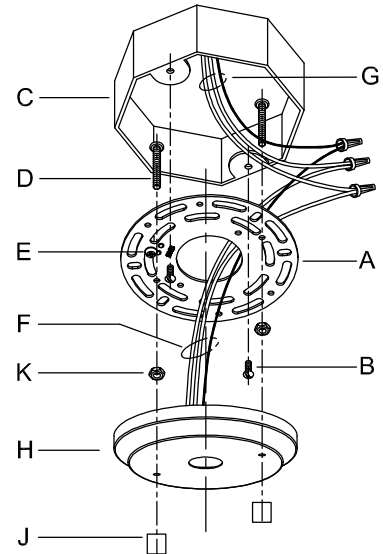

CAUTION: Read instructions carefully and turn electricity off at main circuit breaker panel before beginning installation.

350091

WARNING - If any Special Control Devices are used with this Fixture, Follow the Instructions Carefully to assure full compliance with N.E.C. requirements. If there are any questions, contact a Qualified Electrical Contractor.

CANOPY MOUNTING & WIRE CONNECTION ASSEMBLY STEPS:

1. D,E → A
2. K → D
3. B,A → C
4. F → A
5. F → G
6. H,J → D

ADJUST HEIGHT WITH "D"
 N → A (TO LOCK)
 RÉGLEZ LA HAUTEUR AVEC "D"
 N → A (À VERROUILLER)
 AJUSTA LA ALTURA CON "D"
 N → A (APRETAR)

C,B,G & M
 (NOT FURNISHED)
 (NON FOURNIE)
 (NO INCLUIDA)

FIXTURE ASSEMBLY STEPS:

1. Z → Y
2. M → L

Instructions d'Assemblage et Installation

MISE EN GARDE: Lire les instructions avec soin et couper le courant au disjoncteur central avant de commencer l'installation.