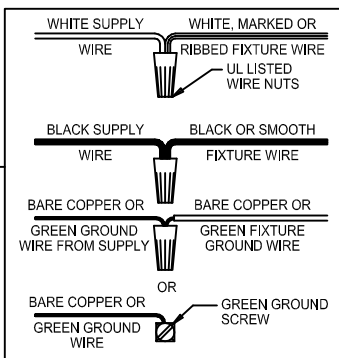

CAUTION: Read instructions carefully and turn electricity off at main circuit breaker panel before beginning installation.

540031

WARNING - If any Special Control Devices are used with this Fixture, Follow the Instructions Carefully to assure full compliance with N.E.C. requirements. If there are any questions, contact a Qualified Electrical Contractor.

CAUTION - All glass is fragile, use care when handling Glass component(s) and or Lamp(s).

ASSEMBLY STEPS:

MODE D'ASSEMBLAGE:

PASOS PARA ENSAMBLAR:

1. A → B
2. Ø (0.144)(3.6mm) → 
3. B ← A
4. Ø (0.144)(3.6mm) → 
5. D → C → 
6. J → G, F
7. K → J, G
8. L → G
9. M → N
10. H → M, N