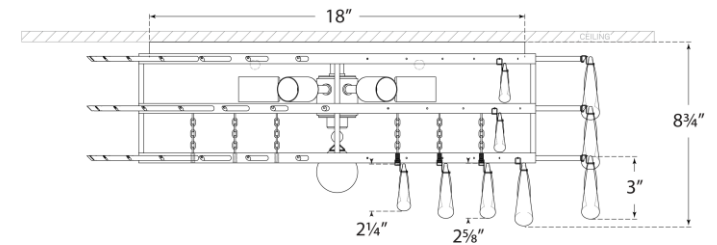

## Liscia Large Flush Mount

Item # ARN 4172G-CG

Designer: AERIN

Height: 8.75"

Width: 25"

Canopy: 18" Round

Finishes: BSL, G

Glass Options: CG

Socket: 6 - E12 Candelabra

Wattage: 6 - 40 C11

Weight: 45 Pounds

Front View

Top View