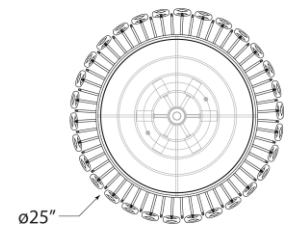

## Liscia Large Flush Mount

Item # ARN 4172G-CG

Designer: AERIN

Height: 8.75"

Width: 25"

Canopy: 18" Round

Finishes: BSL, G

Glass Options: CG

Socket: 6 - E12 Candelabra

Wattage: 6 - 40 C11

Weight: 45 Pounds

Front View

Top View