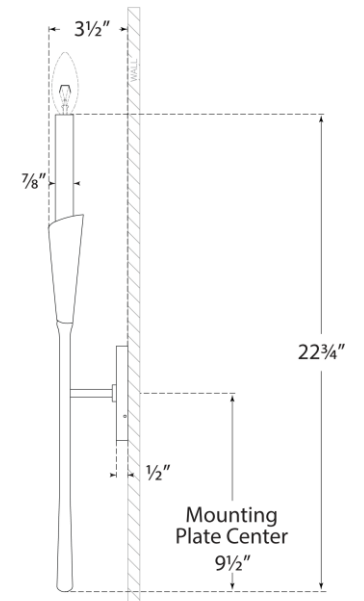

TEAR SHEET

Aiden Tail Sconce

Item # CHD 2505GI

Designer: Chapman & Myers

Height: 22.75"

Width: 4.5"

Extension: 3.5"

Backplate: 4.5" Round

Finishes: AI, GI, PN

Socket: E12 Candelabra

Wattage: 60 C11

Weight: 2 Pounds

Front View

Side View