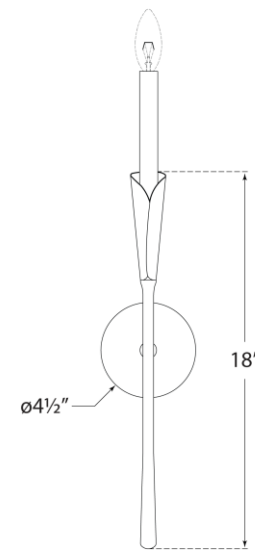

TEAR SHEET

Aiden Tail Sconce

Item # CHD 2505GI

Designer: Chapman & Myers

Height: 22.75"

Width: 4.5"

Extension: 3.5"

Backplate: 4.5" Round

Finishes: AI, GI, PN

Socket: E12 Candelabra

Wattage: 60 C11

Weight: 2 Pounds

Front View

Side View