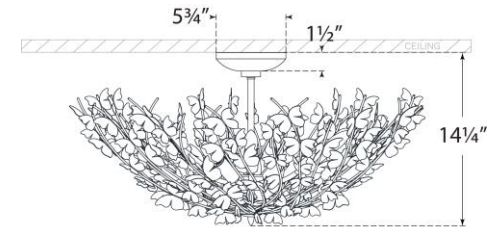

TEAR SHEET

Farfalle Large Semi-Flush Mount

Item # JN 4405BSL

Designer: Julie Neill

Height: 14.25"

Width: 30"

Canopy: 5.75" Round

Finishes: BSL, G

Socket: 8 - E12 Candelabra

Wattage: 8 - 5.5 LED C11

Weight: 20 Pounds

Side View

Top View