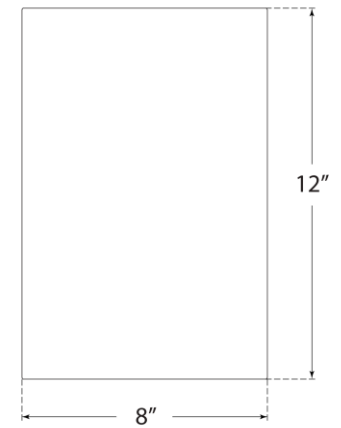

## Lotura 12" Pocket Sconce

Item # KW 2448MWH

Designer: Kelly Wearstler

Height: 12"

Width: 8"

Extension: 2.5"

Backplate: 4.5" Square

Finishes: MBL, MGD, MWH

Lightsource: Dedicated LED

Wattage: 12w (1400lm)

Weight: 5 Pounds

Note: UL Only

Top View

Side View

Front View