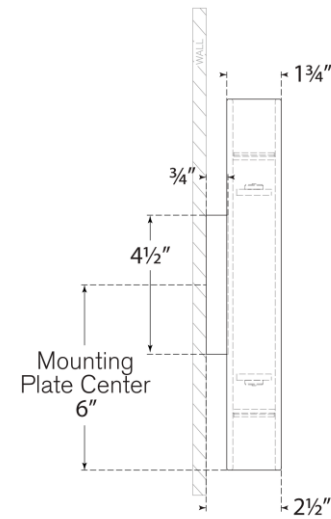

## Lotura 12" Pocket Sconce

Item # KW 2448MWH

Designer: Kelly Wearstler

Height: 12"

Width: 8"

Extension: 2.5"

Backplate: 4.5" Square

Finishes: MBL, MGD, MWH

Lightsource: Dedicated LED

Wattage: 12w (1400lm)

Weight: 5 Pounds

Note: UL Only

Top View

Side View

Front View