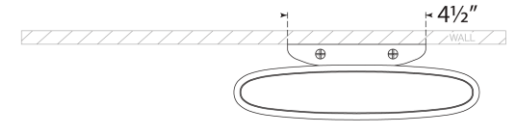

## Lotura 12" Pocket Sconce

Item # KW 2448MWH

Designer: Kelly Wearstler

Height: 12"

Width: 8"

Extension: 2.5"

Backplate: 4.5" Square

Finishes: MBL, MGD, MWH

Lightsource: Dedicated LED

Wattage: 12w (1400lm)

Weight: 5 Pounds

Note: UL Only

Top View

Side View

Front View