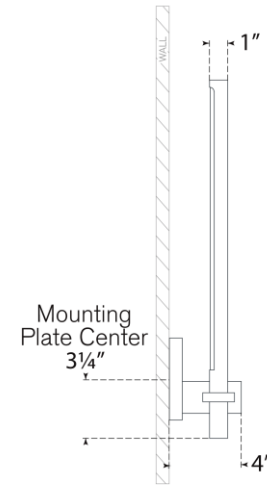

TEAR SHEET

Axis Medium Two Arm Sconce

Item # KW 2739BZ

Designer: Kelly Wearstler

Height: 19.75"

Width: 9.75"

Extension: 4"

Backplate: 4.5" Square

Finishes: AB, BZ, PN

Lightsource: Dedicated LED

Wattage: 18w (2100lm)

Weight: 5 Pounds

Top View

Side View

Front View