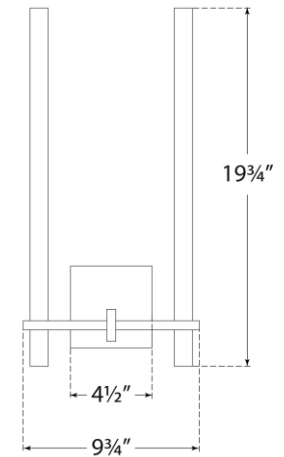

TEAR SHEET

Axis Medium Two Arm Sconce

Item # KW 2739BZ

Designer: Kelly Wearstler

Height: 19.75"

Width: 9.75"

Extension: 4"

Backplate: 4.5" Square

Finishes: AB, BZ, PN

Lightsource: Dedicated LED

Wattage: 18w (2100lm)

Weight: 5 Pounds

Top View

Side View

Front View