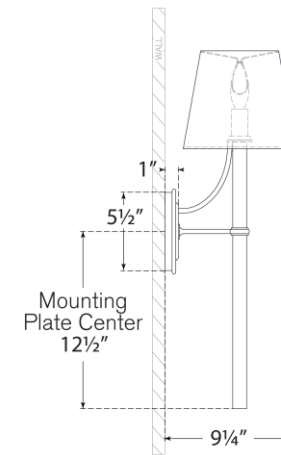

TEAR SHEET

Abigail XL Sconce

Item # MF 2326PN/CWG-L

Designer: Marie Flanigan

Height: 25.25"

Width: 8"

Extension: 9.25"

Backplate: 4.25" x 5.5" Oval

Finishes: BZ/CWG, PN/CWG, SB/CWG

Shade Treatments: L

Shade Details: 5.5" x 8" x 7"

Socket: E12 Candelabra

Wattage: 6.5 LED B11

Weight: 4 Pounds

Top View

Side View