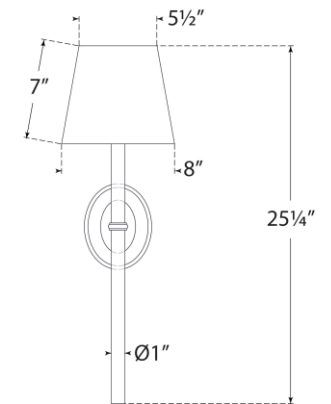

TEAR SHEET

Abigail XL Sconce

Item # MF 2326PN/CWG-L

Designer: Marie Flanigan

Height: 25.25"

Width: 8"

Extension: 9.25"

Backplate: 4.25" x 5.5" Oval

Finishes: BZ/CWG, PN/CWG, SB/CWG

Shade Treatments: L

Shade Details: 5.5" x 8" x 7"

Socket: E12 Candelabra

Wattage: 6.5 LED B11

Weight: 4 Pounds

Top View

Side View