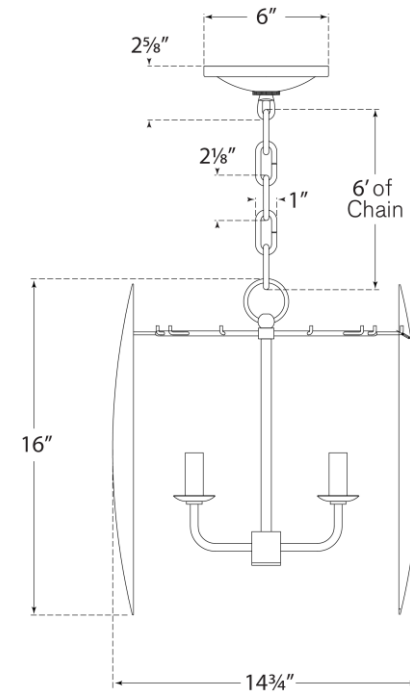

TEAR SHEET

Hatton Small Chandelier

Item # S 5047G

Designer: Barry Goralnick

Height: 16"

Width: 14.75"

Canopy: 6" Round

Finishes: Al, BSL, G

Socket: 4 - E12 Candelabra

Wattage: 4 - 60 C11

Weight: 18 Pounds

S5047