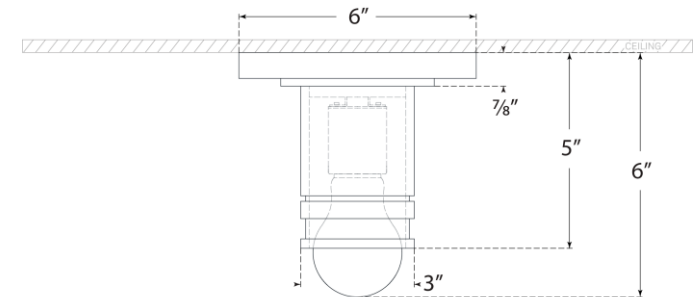

TEAR SHEET

Top Hat Mini Monopoint Flush Mount

Item # TOB 4360BZ

Designer: Thomas O'Brien

Height: 5"

Width: 2.75"

Canopy: 6" Round

Finishes: BZ, HAB, PN

Socket: E26 Keyless

Wattage: 15 LED A19

Weight: 4 Pounds

Front View

Bottom View