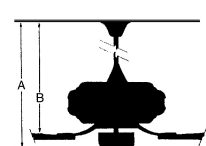

## MEASUREMENTS

Blade Finish:				Reversible Blades:	<b>No</b>
Blade Material:	<b>Plywood Construction</b>			Slope:	<b>Yes</b>
Blade Sweep:	No. of Blades:	Blade Pitch:	Hanging Weight:		
<b>54"</b>	<b>5</b>	<b>14 degrees</b>	<b>23.59</b>		
Downrod 1:	Downrod 1 Outside Dia:	Downrod 2:	Downrod 2 Outside Dia:		
<b>6</b>	<b>0.75</b>				
Ceiling to Lowest Point: (Dim A)	Ceiling to Blade (Dim B)	Lead Wire:	Motor Size:		
<b>12.0</b>	<b>9.5</b>	<b>80</b>	<b>188x25mm</b>		